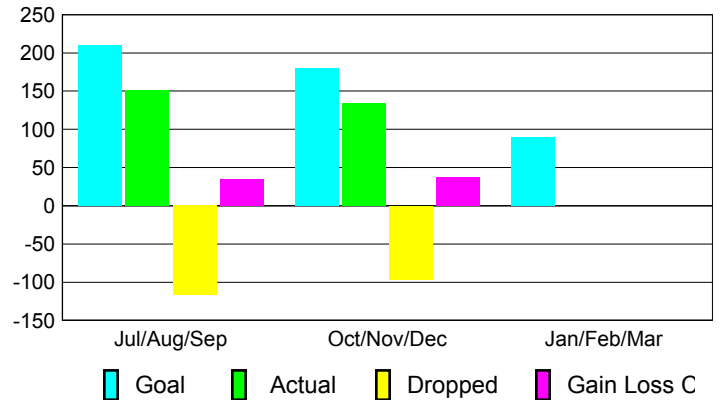

Membership Results 2012-2013

Goal, New, Dropped, Gain/Loss

Comparison of Membership Gain/Loss

Current Year Compared to the Previous Year