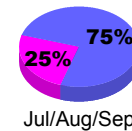

Membership Results
2012-2013

Membership
2011-2012

Month	Net Memb Goal	Actual New Memb	Actual Dropped Memb	Gain/Loss of Memb	Gain/Loss of Memb
Jul/Aug/Sep	210	151	-117	34	49
Oct/Nov/Dec	180	134	-97	37	-11
Jan/Feb/Mar	90				83
Totals	480	285	-214	71	121

Membership Results 2012-2013

Goal, New, Dropped, Gain/Loss

Comparison of Membership Gain/Loss

Current Year Compared to the Previous Year

Gender Comparison 2012-2013

Jan/Feb/Mar

Male

Female