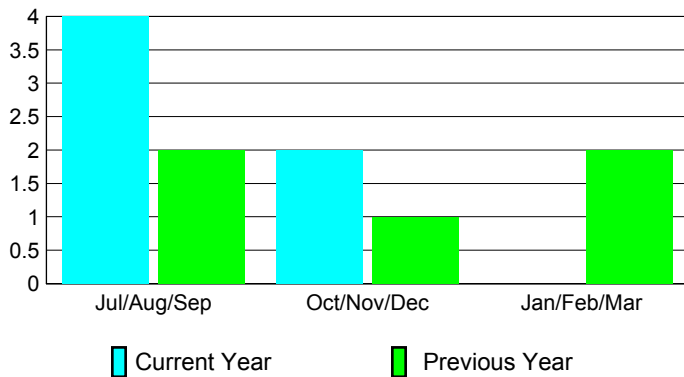

2012-2013 GMT Reports for District (or Undistricted) **District 323 G2**

GMT: **KAMLESH JAIN**

Location: **INDIA**

GMT CA: **6**

CLUBS

Club Results
2012-2013

Clubs
2011-2012

Month	New Club Goal	Actual New Clubs	Actual Dropped Clubs	Gain/Loss of Clubs	Gain/Loss of Clubs
Jul/Aug/Sep	6	4	0	4	2
Oct/Nov/Dec	4	4	-2	2	1
Jan/Feb/Mar	2				2
Totals	12	8	-2	6	5

Club Results 2012-2013

Goal, New, Dropped, Gain/Loss

Comparison of Club Gain/Loss

Current Year Compared to the Previous Year

YTD Status Quo Clubs 2012-2013

Status Quo Clubs Compared to Status Quo Members

MEMBERSHIP