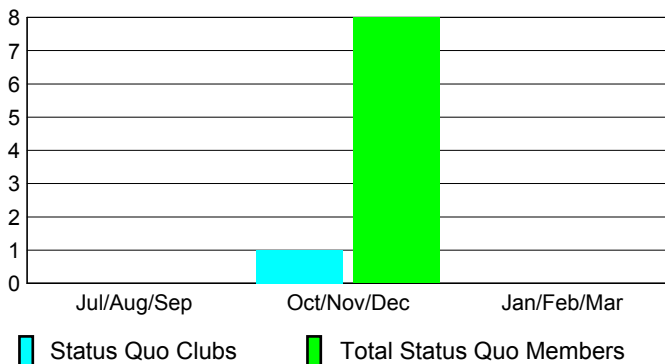

Club Results 2012-2013

Goal, New, Dropped, Gain/Loss

Comparison of Club Gain/Loss

Current Year Compared to the Previous Year

YTD Status Quo Clubs 2012-2013

Status Quo Clubs Compared to Status Quo Members

MEMBERSHIP

Membership Results
2012-2013

Membership
2011-2012

Month	Net Memb Goal	Actual New Memb	Actual Dropped Memb	Gain/Loss of Memb	Gain/Loss of Memb
Jul/Aug/Sep	210	151	-117	34	49
Oct/Nov/Dec	180	134	-97	37	-11
Jan/Feb/Mar	90				83
Totals	480	285	-214	71	121