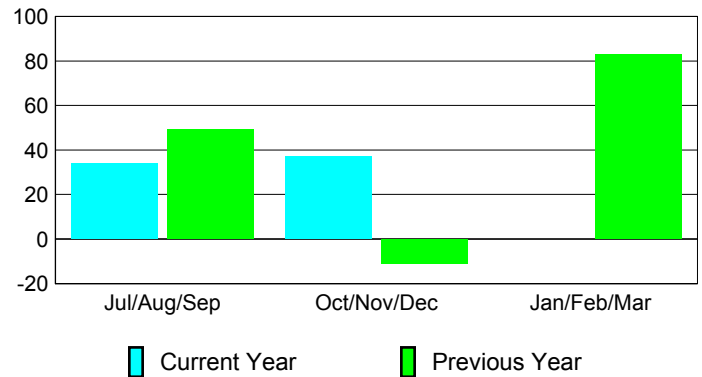

Membership Results
2012-2013

Membership
2011-2012

Month	Net Memb Goal	Actual New Memb	Actual Dropped Memb	Gain/Loss of Memb	Gain/Loss of Memb
Jul/Aug/Sep	210	151	-117	34	49
Oct/Nov/Dec	180	134	-97	37	-11
Jan/Feb/Mar	90				83
Totals	480	285	-214	71	121

Membership Results 2012-2013

Goal, New, Dropped, Gain/Loss

Comparison of Membership Gain/Loss

Current Year Compared to the Previous Year

Gender Comparison 2012-2013

Jan/Feb/Mar

Male

Female