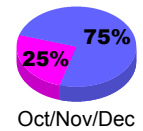

Membership Results
2012-2013

Membership
2011-2012

Month	Net Memb Goal	Actual New Memb	Actual Dropped Memb	Gain/Loss of Memb	Gain/Loss of Memb
Jul/Aug/Sep	210	151	-117	34	49
Oct/Nov/Dec	180	134	-97	37	-11
Jan/Feb/Mar	90				83
Totals	480	285	-214	71	121

Membership Results 2012-2013

Goal, New, Dropped, Gain/Loss

Comparison of Membership Gain/Loss

Current Year Compared to the Previous Year

Gender Comparison 2012-2013

Jan/Feb/Mar

Male

Female