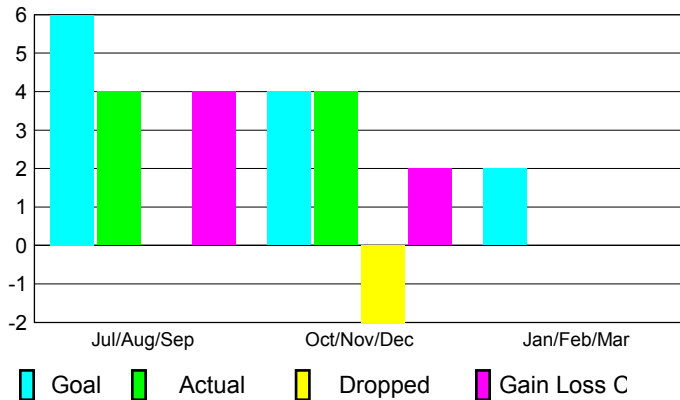

2012-2013 GMT Reports for District (or Undistricted) **District 323 G2**

GMT: **KAMLESH JAIN**

Location: **INDIA**

GMT CA: **6**

CLUBS

Club Results
2012-2013

Clubs
2011-2012

Month	New Club Goal	Actual New Clubs	Actual Dropped Clubs	Gain/Loss of Clubs	Gain/Loss of Clubs
Jul/Aug/Sep	6	4	0	4	2
Oct/Nov/Dec	4	4	-2	2	1
Jan/Feb/Mar	2				2
Totals	12	8	-2	6	5

Club Results 2012-2013

Goal, New, Dropped, Gain/Loss

Comparison of Club Gain/Loss

Current Year Compared to the Previous Year

YTD Status Quo Clubs 2012-2013

Status Quo Clubs Compared to Status Quo Members

MEMBERSHIP